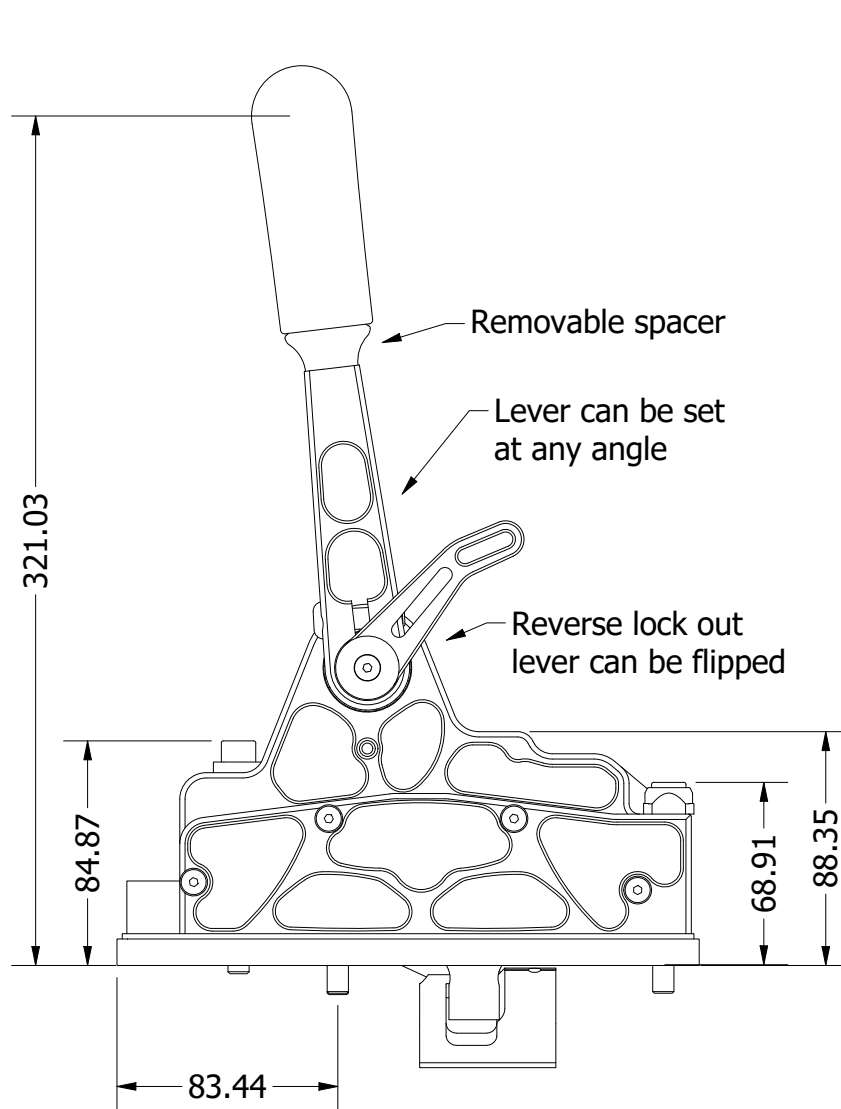

GM T56 Sequential Shifter

Side View

Front view

This shifter will suit the t56 transmissions found in:

- Holden Commodore VX- VZ
- Chevrolet Camaro/Firebird 4th gen

Transmission flange dimensions