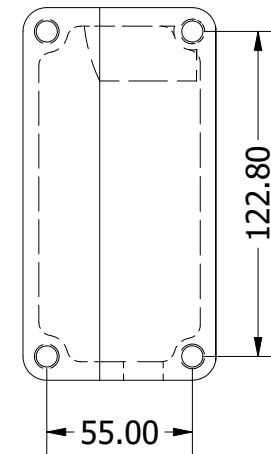

GM T56 Sequential Shifter

Side View

Front view

This shifter will suit the t56 transmissions found in:

- Holden Commodore VX- VZ
- Chevrolet Camaro/Firebird 4th gen

Transmission flange dimensions