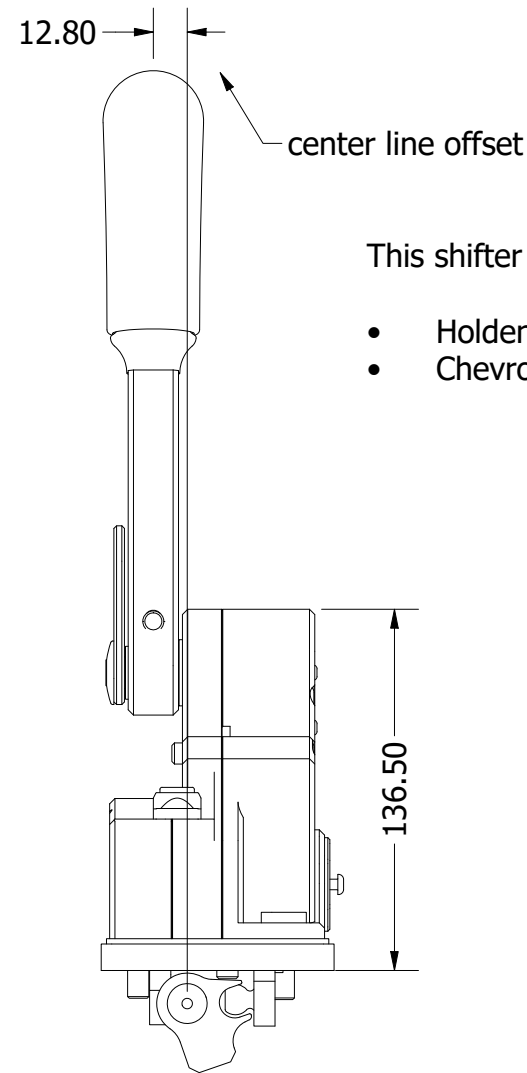

GM T56 Sequential Shifter

Side View

Front view

This shifter will suit the t56 transmissions found in:

- Holden Commodore VX- VZ
- Chevrolet Camaro/Firebird 4th gen

Transmission flange dimensions